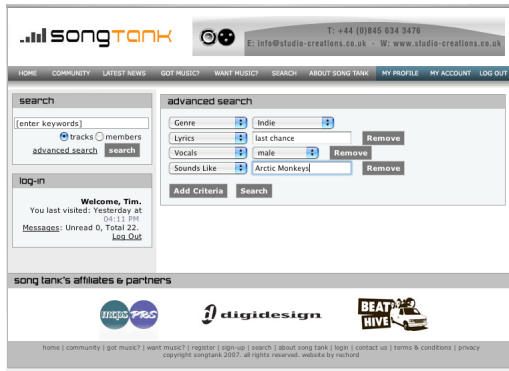

Search Engine

Commissioners can search Song Tank's database of music using our tailored and infinitely adaptable **Search Engine**.

Broad searches - on, say, musical genre - or *Specific searches* - on an infinite combination of values including genre, instrumentation, vocal type, mood etc – are equally simple to perform.

Relevant results are then simply added to '**My Song Tank**' for later consideration or forwarding to friends or colleagues.

Who's Looking?

Our exclusive 'Who's Looking' section allows any commissioner of music to detail their requirements.

This can be done privately to selected members of their friends list or publicly to subscribed members in the Who's Looking section.

Briefs in the Who's Looking section are separated into areas of interest which members are able to subscribe to - every time a new brief is posted in a subscribed area of interest, that member will be notified via email.

Responding to a brief is simple - click 'Respond To This Brief' and a list of your uploaded tracks appears. Then, check the box next to your chosen tracks and hit submit – Done!